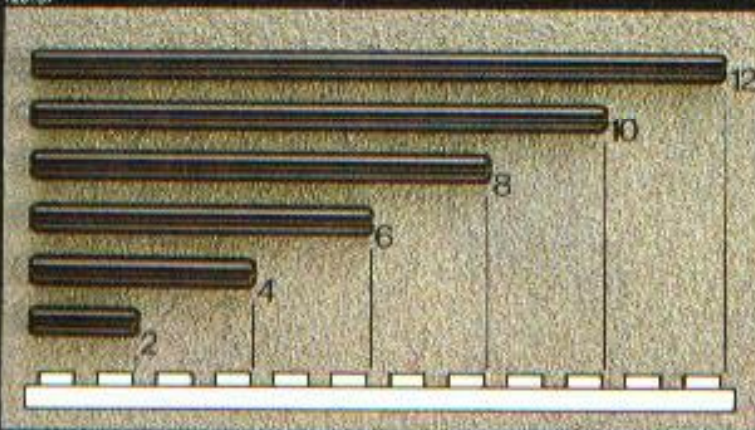

951

Bulldozer Expert Builder Set

120137

Building hints

The following building hints will help you to realize the fun and satisfaction of this Expert Builder Set:

1. The instructions for building your Expert model are divided into individual construction phases. Each phase is numbered starting with number one.
2. The quantities and types of building pieces to be added are shown at each phase of construction. Select and count each of these pieces before you start building the next phase.
3. The numbers in the instructions near the axes show the length of axle to be used. These numbers go with the axle sizes shown on this page.
4. Take your time. The fun of building this model for the first time will then last even longer!