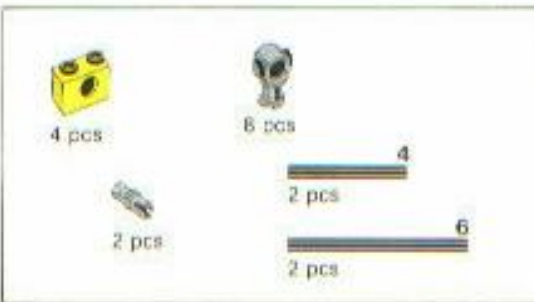

951

Bulldozer Expert Builder Set

120137

Building hints

The following building hints will help you to realize the fun and satisfaction of this Expert Builder Set:

1. The instructions for building your Expert model are divided into individual construction phases. Each phase is numbered starting with number one.
2. The quantities and types of building pieces to be added are shown at each phase of construction. Select and count each of these pieces before you start building the next phase.
3. The numbers in the instructions near the axes show the length of axle to be used. These numbers go with the axle sizes shown on this page.
4. Take your time. The fun of building this model for the first time will then last even longer!

3

4

5

6

10

11

12

13