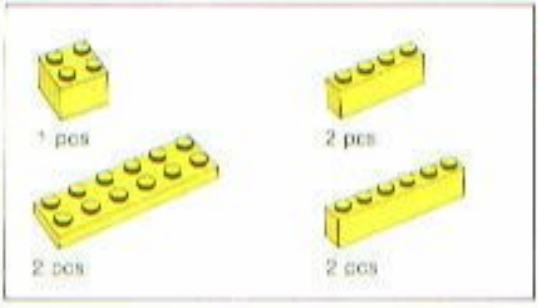

951

Bulldozer Expert Builder Set

120137

Building hints

The following building hints will help you to realize the fun and satisfaction of this Expert Builder Set:

1. The instructions for building your Expert model are divided into individual construction phases. Each phase is numbered starting with number one.
2. The quantities and types of building pieces to be added are shown at each phase of construction. Select and count each of these pieces before you start building the next phase.
3. The numbers in the instructions near the axes show the length of axle to be used. These numbers go with the axle sizes shown on this page.
4. Take your time. The fun of building this model for the first time will then last even longer!

3

4

5

6

7

8

9

10