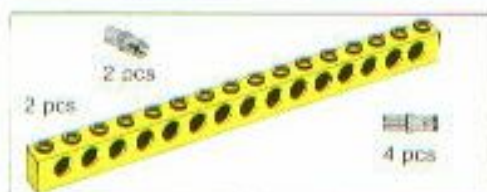

951

Bulldozer Expert Builder Set

120137

Building hints

The following building hints will help you to realize the fun and satisfaction of this Expert Builder Set:

1. The instructions for building your Expert model are divided into individual construction phases. Each phase is numbered starting with number one.
2. The quantities and types of building pieces to be added are shown at each phase of construction. Select and count each of these pieces before you start building the next phase.
3. The numbers in the instructions near the axes show the length of axle to be used. These numbers go with the axle sizes shown on this page.
4. Take your time. The fun of building this model for the first time will then last even longer!