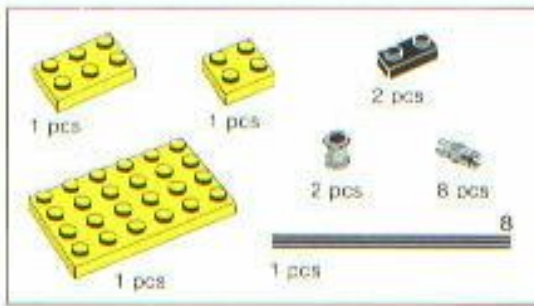

951

Bulldozer Expert Builder Set

120137

Building hints

The following building hints will help you to realize the fun and satisfaction of this Expert Builder Set:

1. The instructions for building your Expert model are divided into individual construction phases. Each phase is numbered starting with number one.
2. The quantities and types of building pieces to be added are shown at each phase of construction. Select and count each of these pieces before you start building the next phase.
3. The numbers in the instructions near the axes show the length of axle to be used. These numbers go with the axle sizes shown on this page.
4. Take your time. The fun of building this model for the first time will then last even longer!

3

4

5

6

10

11

12

13