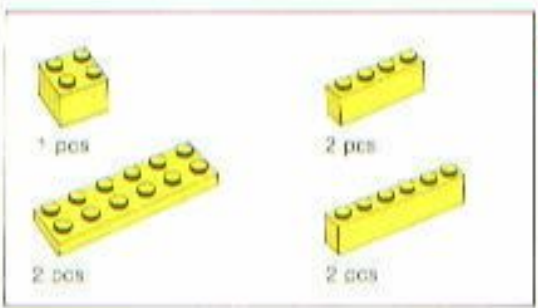

951

Bulldozer Expert Builder Set

120137

Building hints

The following building hints will help you to realize the fun and satisfaction of this Expert Builder Set:

1. The instructions for building your Expert model are divided into individual construction phases. Each phase is numbered starting with number one.
2. The quantities and types of building pieces to be added are shown at each phase of construction. Select and count each of these pieces before you start building the next phase.
3. The numbers in the instructions near the axes show the length of axle to be used. These numbers go with the axle sizes shown on this page.
4. Take your time. The fun of building this model for the first time will then last even longer!

3

4

5

6

10

11

12

13